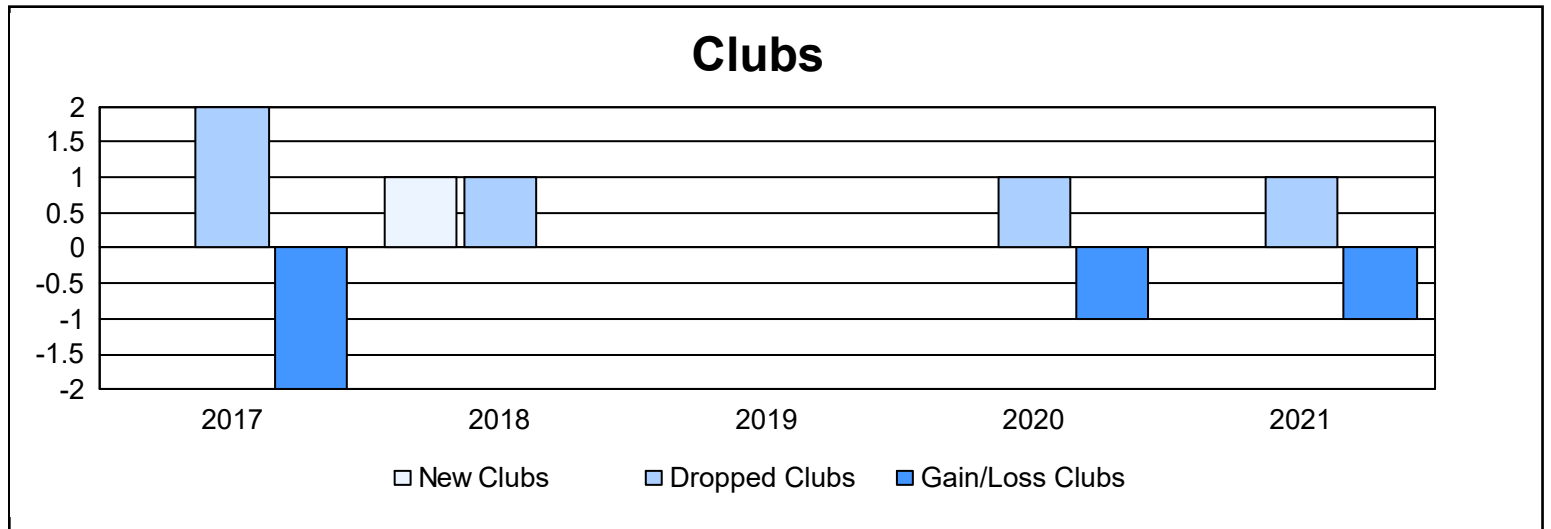

Year	New Clubs	Dropped Clubs	Gain/ Loss Clubs	New Members	Charter Members	Reinstate Members	Transfer Members	Total Member Added	Total Members Dropped	Gain/ Loss Members
2016-2017	0	2	-2	110	1	8	8	127	139	-12
2017-2018	1	1	0	114	28	7	3	152	185	-33
2018-2019	0	0	0	104	0	10	5	119	114	5
2019-2020	0	1	-1	66	1	8	8	83	127	-44
2020-2021	0	1	-1	63	1	1	1	66	126	-60
<b>Average</b>	<b>0</b>	<b>1</b>	<b>-1</b>	<b>91</b>	<b>6</b>	<b>7</b>	<b>5</b>	<b>109</b>	<b>138</b>	<b>-29</b>

### Membership Composition June 2021 Cumulative