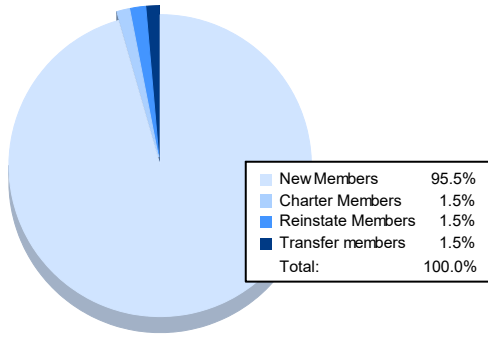

Year	New Clubs	Dropped Clubs	Gain/ Loss Clubs	New Members	Charter Members	Reinstate Members	Transfer Members	Total Member Added	Total Members Dropped	Gain/ Loss Members
2016-2017	0	2	-2	110	1	8	8	127	139	-12
2017-2018	1	1	0	114	28	7	3	152	185	-33
2018-2019	0	0	0	104	0	10	5	119	114	5
2019-2020	0	1	-1	66	1	8	8	83	127	-44
2020-2021	0	1	-1	63	1	1	1	66	126	-60
<b>Average</b>	<b>0</b>	<b>1</b>	<b>-1</b>	<b>91</b>	<b>6</b>	<b>7</b>	<b>5</b>	<b>109</b>	<b>138</b>	<b>-29</b>

### Membership Composition June 2021 Cumulative