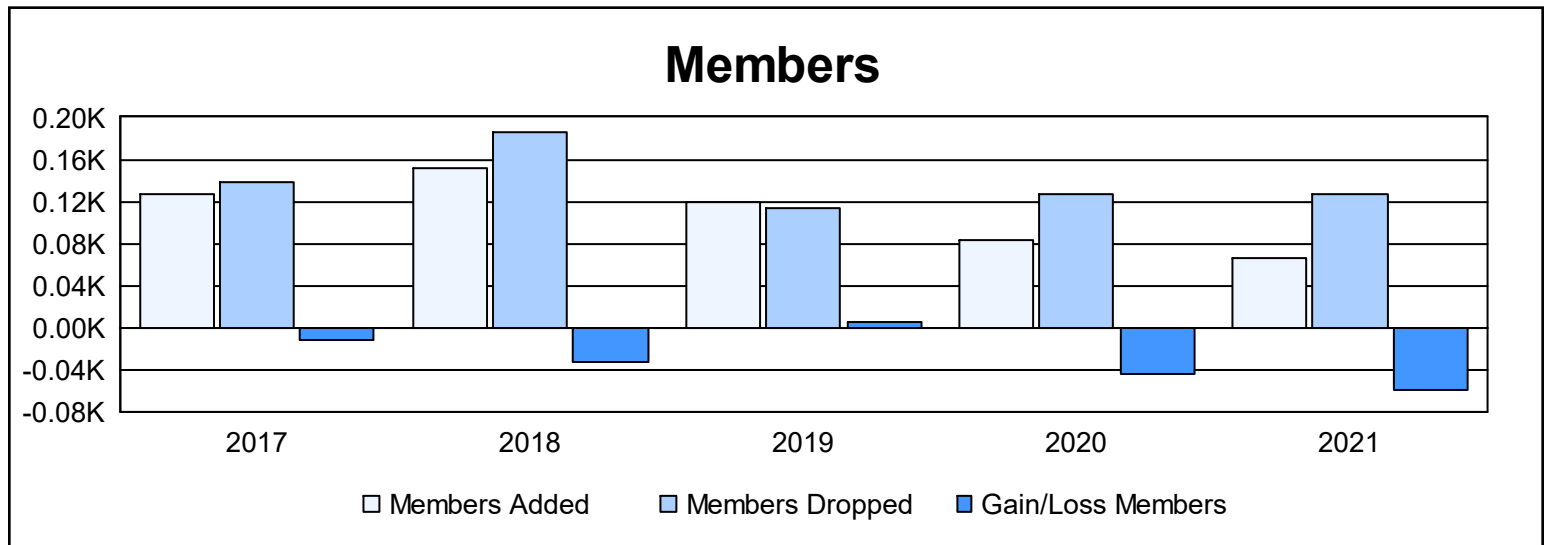

Year	New Clubs	Dropped Clubs	Gain/ Loss Clubs	New Members	Charter Members	Reinstate Members	Transfer Members	Total Member Added	Total Members Dropped	Gain/ Loss Members
2016-2017	0	2	-2	110	1	8	8	127	139	-12
2017-2018	1	1	0	114	28	7	3	152	185	-33
2018-2019	0	0	0	104	0	10	5	119	114	5
2019-2020	0	1	-1	66	1	8	8	83	127	-44
2020-2021	0	1	-1	63	1	1	1	66	126	-60
<b>Average</b>	<b>0</b>	<b>1</b>	<b>-1</b>	<b>91</b>	<b>6</b>	<b>7</b>	<b>5</b>	<b>109</b>	<b>138</b>	<b>-29</b>

### Membership Composition June 2021 Cumulative